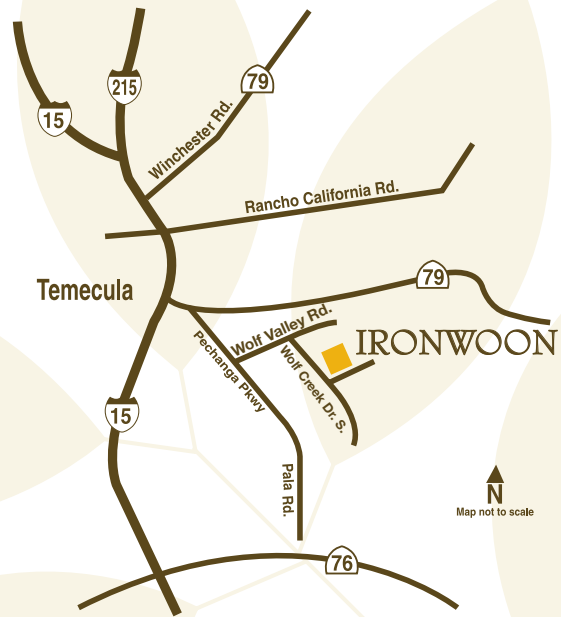

IRONWOOD
at wolf creek

00000 Street Court
Temecula, CA 92592
p. 951.000.0000
f. 951.600.0000

www.woodside-homes.com

WOODSIDE HOMES 
Simply the Best By Design