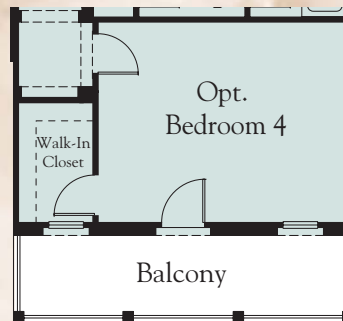

Residence Two

Two Story • Approx. 2,937 to 3,084 Square Feet

Formal Living & Dining Room, Family Room, Four Bedrooms, Bonus Room

Three Baths, Optional Fifth and Sixth Bedroom

Three-Bay Tandem Garage

First Floor

Second Floor

Residence 2A - Spanish Colonial

Residence 2B - European Cottage

Residence 2C - Traditional