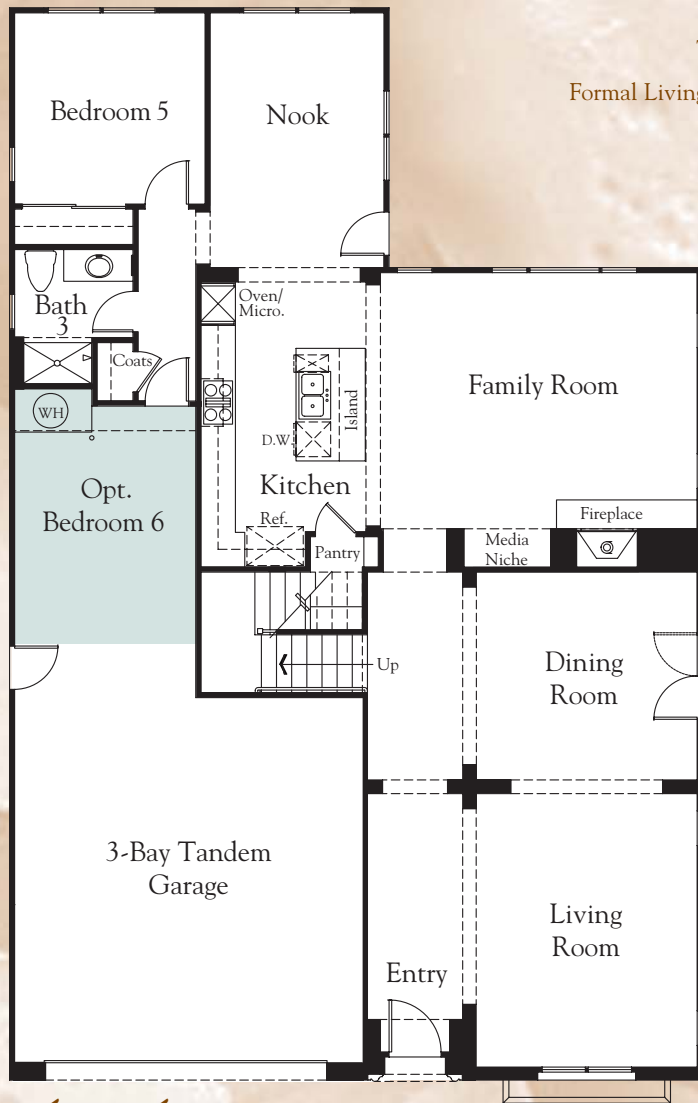

Residence Two

Two Story • Approx. 2,937 to 3,084 Square Feet

Formal Living & Dining Room, Family Room, Four Bedrooms, Bonus Room

Three Baths, Optional Fifth and Sixth Bedroom

Three-Bay Tandem Garage

First Floor

Second Floor

Residence 2A - Spanish Colonial

Residence 2B - European Cottage

Residence 2C - Traditional