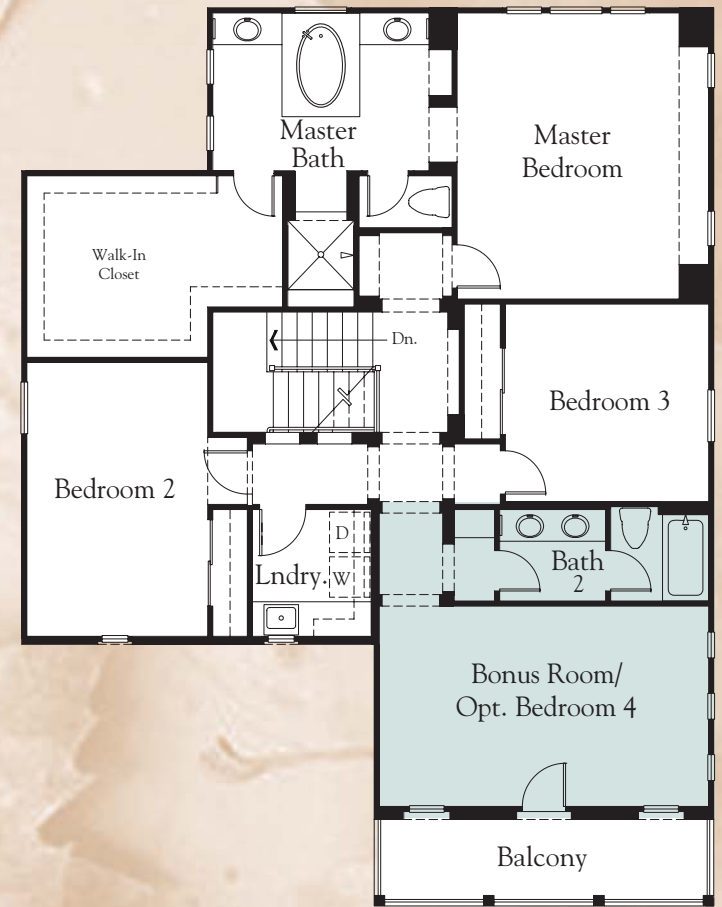

Residence Two

Two Story • Approx. 2,937 to 3,084 Square Feet

Formal Living & Dining Room, Family Room, Four Bedrooms, Bonus Room

Three Baths, Optional Fifth and Sixth Bedroom

Three-Bay Tandem Garage

First Floor

Second Floor

Residence 2A - Spanish Colonial

Residence 2B - European Cottage

Residence 2C - Traditional