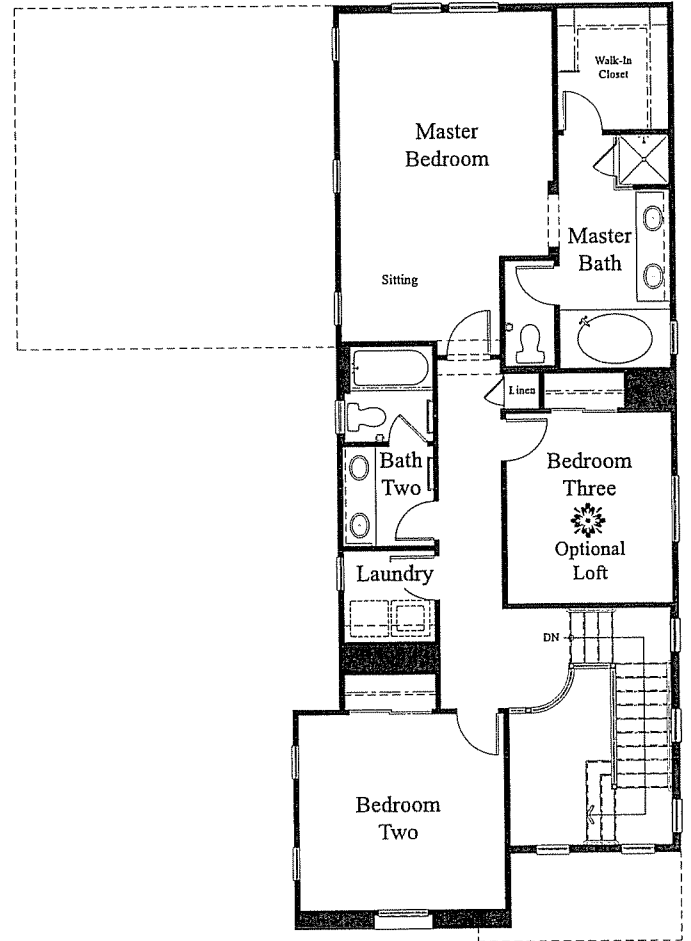

TEMPE VILLAGE

TEMPE, ARIZONA

FAIRMONT
1,985 S.F.

Three Bedrooms • Two and One Half Baths • Two-Car Garage •
Optional Loft in Lieu of Bedroom Three

FIRST FLOOR PLAN

SECOND FLOOR PLAN

Optional Fireplace

Optional Loft

Plan 4020