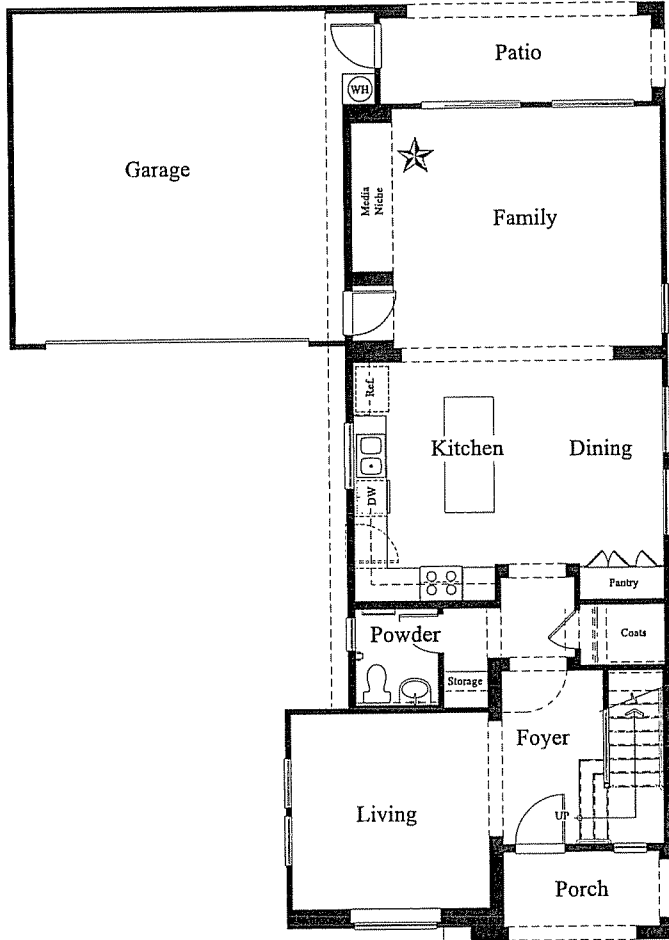

TEMPE VILLAGE

TEMPE, ARIZONA

FAIRMONT
1,985 S.F.

Three Bedrooms • Two and One Half Baths • Two-Car Garage •
Optional Loft in Lieu of Bedroom Three

FIRST FLOOR PLAN

SECOND FLOOR PLAN

Optional Fireplace

Optional Loft

Plan 4020