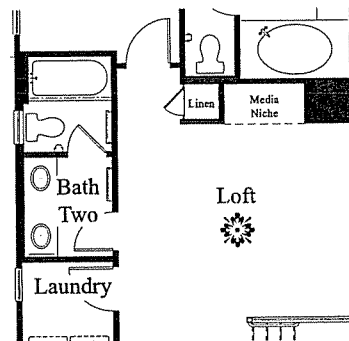

TEMPE VILLAGE

TEMPE, ARIZONA

FAIRMONT
1,985 S.F.

Three Bedrooms • Two and One Half Baths • Two-Car Garage •
Optional Loft in Lieu of Bedroom Three

FIRST FLOOR PLAN

SECOND FLOOR PLAN

Optional Fireplace

Optional Loft

Plan 4020