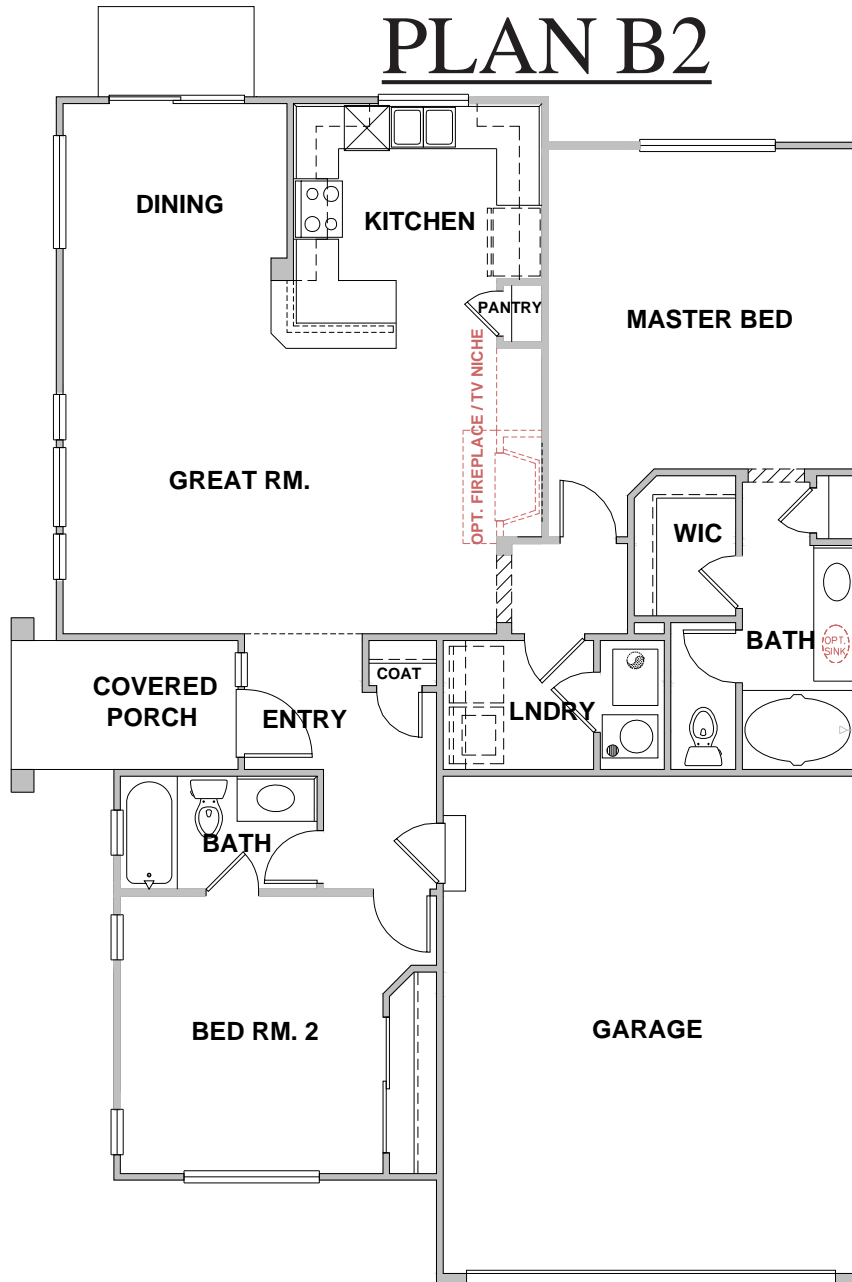

PLAN B2

EQUAL HOUSING
OPPORTUNITY

APPROX. SQUARE FOOTAGES	
MAIN FLOOR.....	1262
SECOND FLOOR.....	0000
TOTAL.....	1262

MAIN FLOOR PLAN

The information contained herein is preliminary in nature and though deemed reliable, is not guaranteed. Prices, features and plans are subject to change without notice.