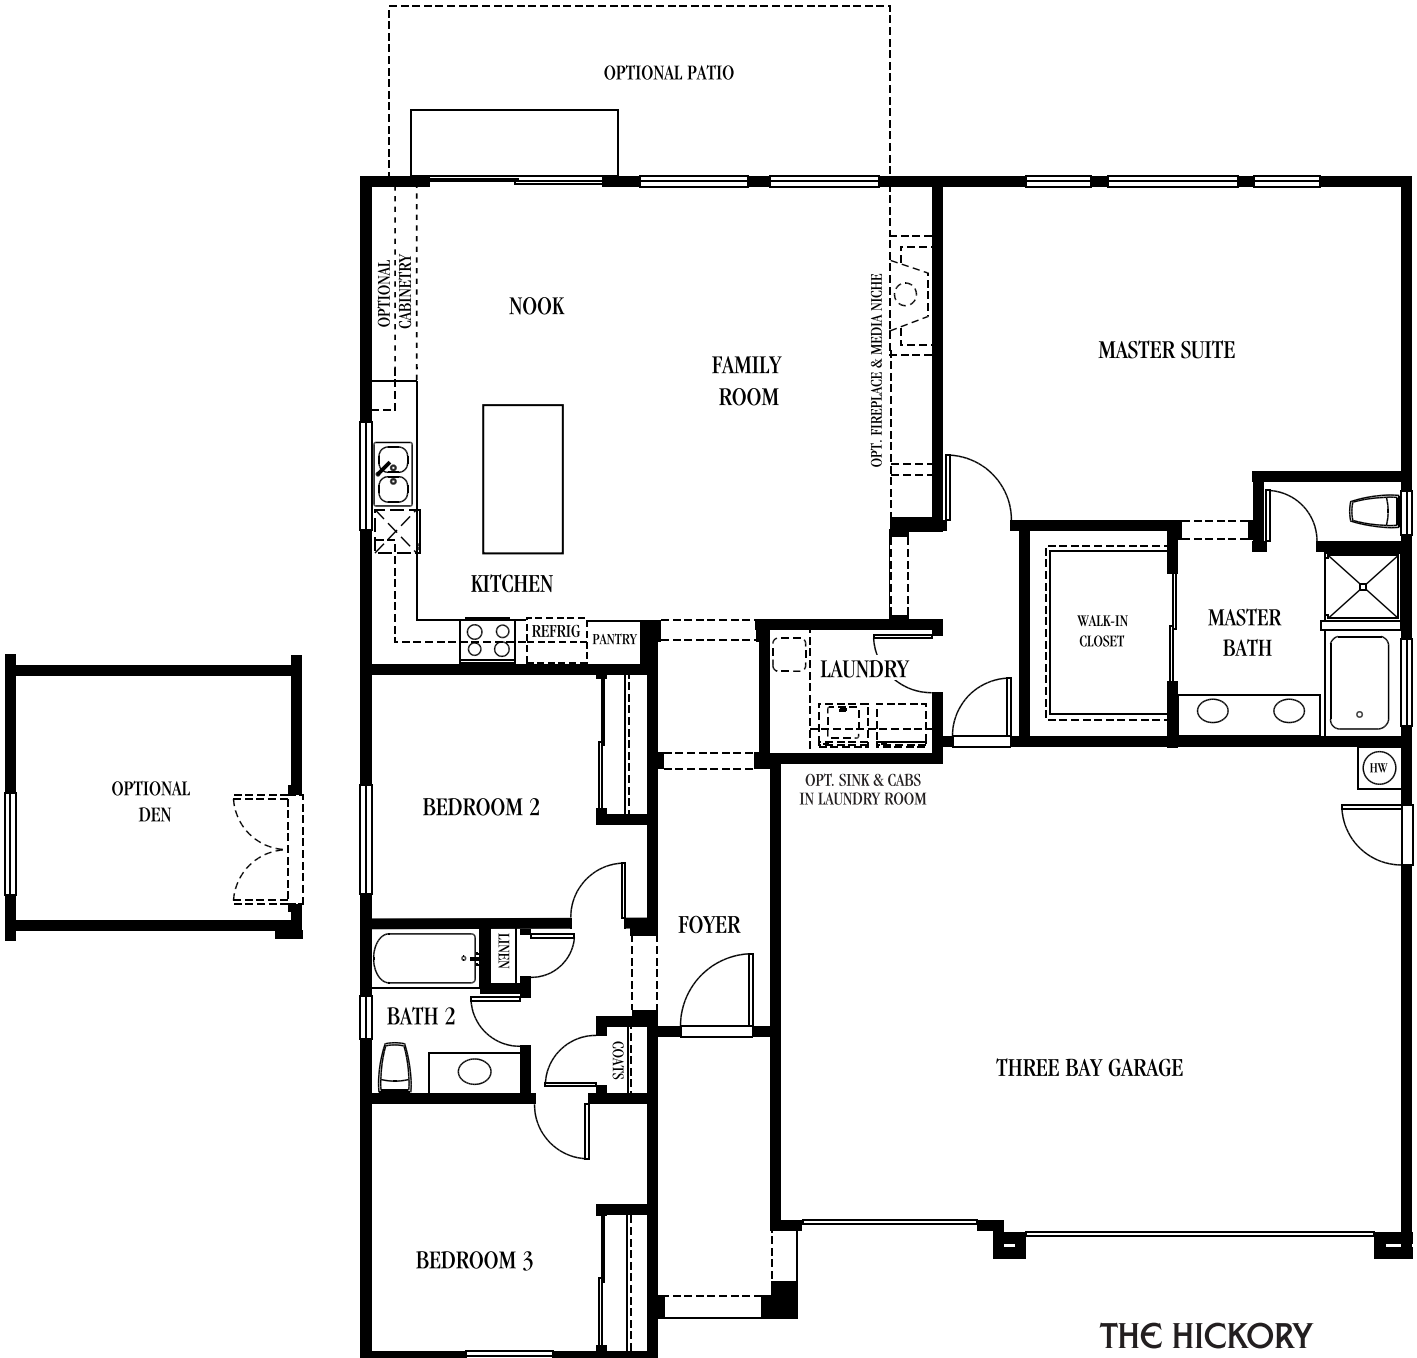

PRELIMINARY
(Subject To Change)

NOT MODELED

THE HICKORY
PLAN 4800
3 Bedroom, 2 Bath
Optional Den
Three Bay Garage
1719 Square Feet