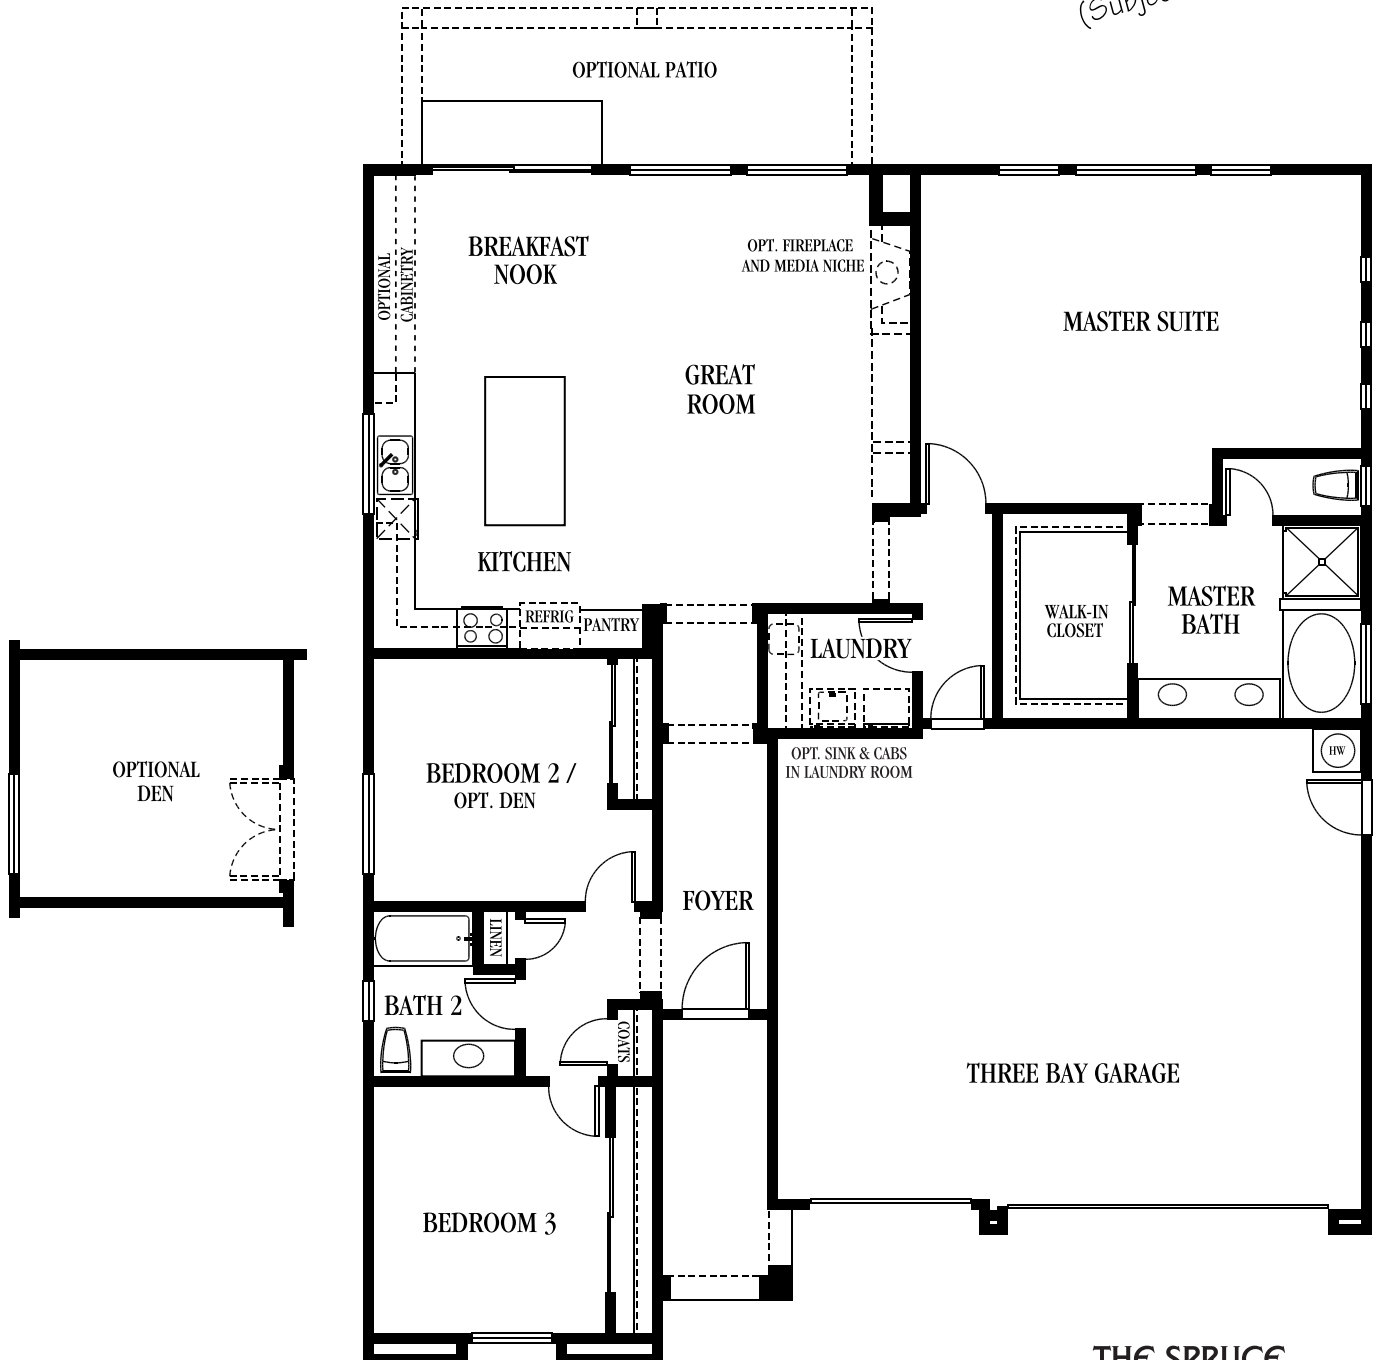

PRELIMINARY
(Subject To Change)

THE SPRUCE
PLAN 5000
3 Bedroom, 2 Bath
Optional Den
Three Bay Garage
1809 Square Feet