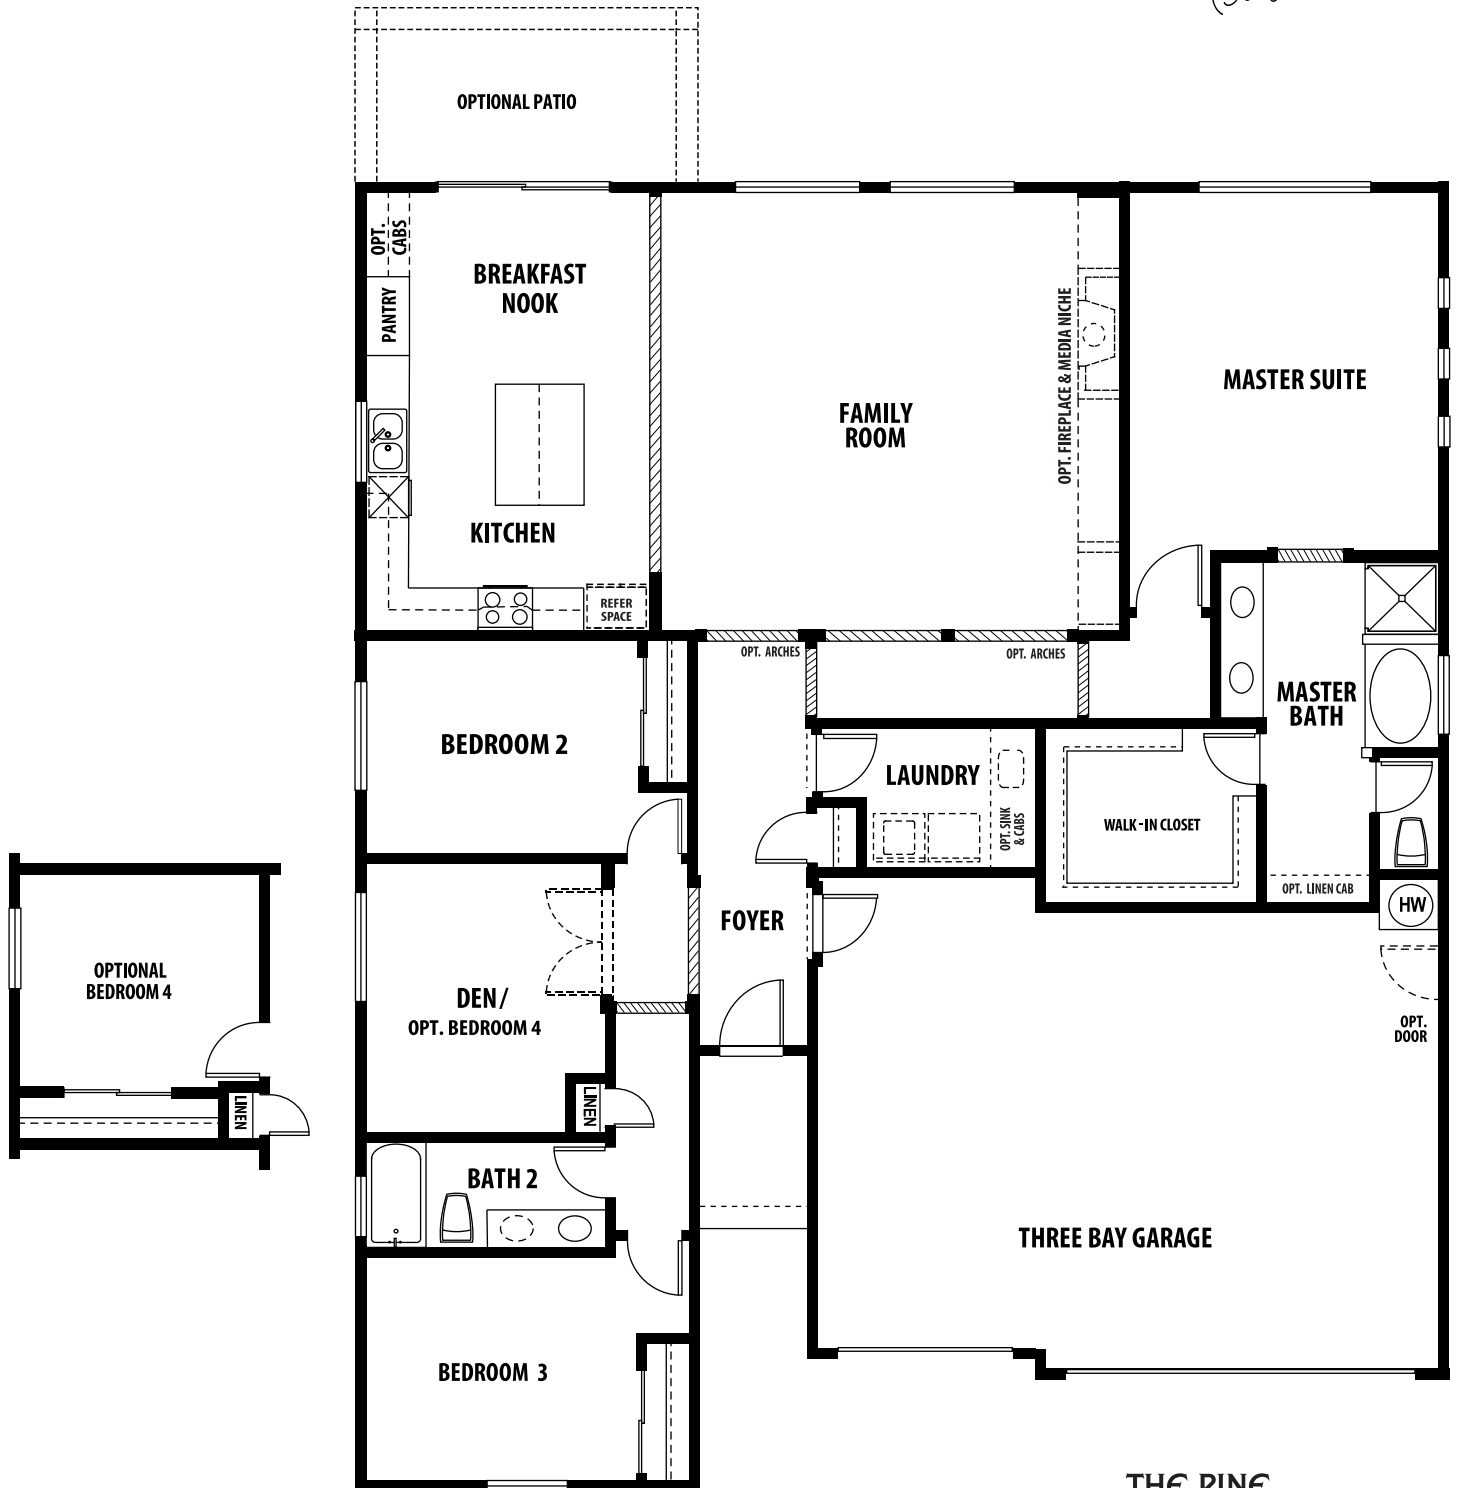

PRELIMINARY
(Subject To Change)

THE PINE
PLAN 5005
3 Bedroom, 2 Bath With Den
Optional Bedroom 4
Three Bay Garage
2102 Square Feet