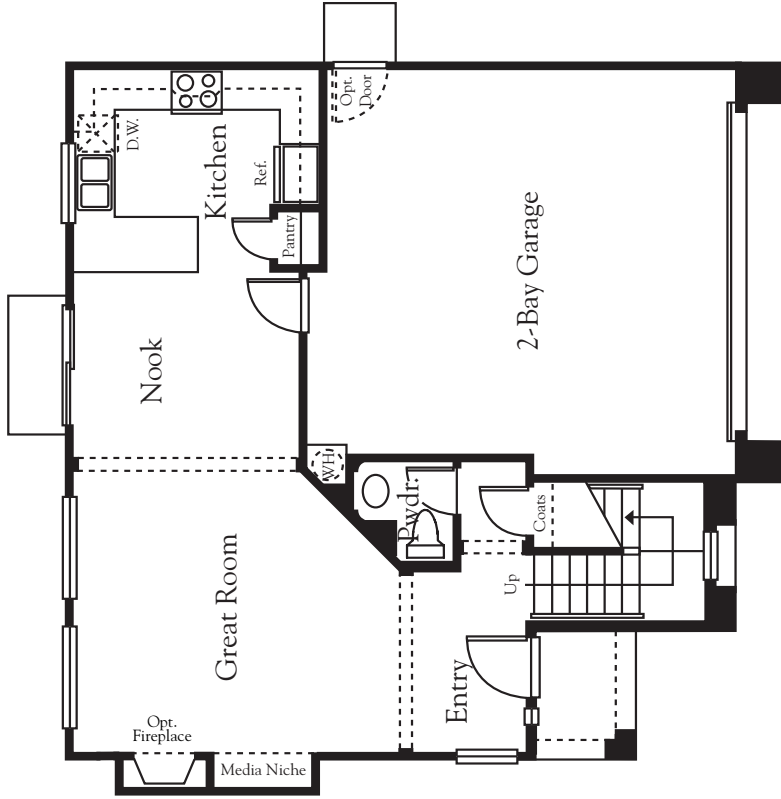

Residence Two

Two Story

Approx. 1716 Square Feet
 Three Bedrooms Plus Loft
 Two and One Half Baths
 Two-Bay Garage

First Floor

Second Floor

Seller reserves the right to make changes or modifications to plans, maps, plan specifications, materials, features, and colors without notice. Maps, plans, landscaping and elevation renderings are artist's conceptions, are not to scale, and may not accurately depict the homes or lots as they are built. These illustrations may depict options and features that are not standard on all models. Optional features may be included at additional cost and are subject to construction cut-off dates. All references to square footage are approximate and may vary with elevations. Lot fencing and walls may not be included in the purchase, and if included, will vary according to size and location of the lot. Exterior treatments, window locations, and room configurations may vary with elevation. Model home interior decorating, landscaping, fencing, and other amenities are for display purposes only. This brochure is for illustrative purposes only and not a part of a legal contract.