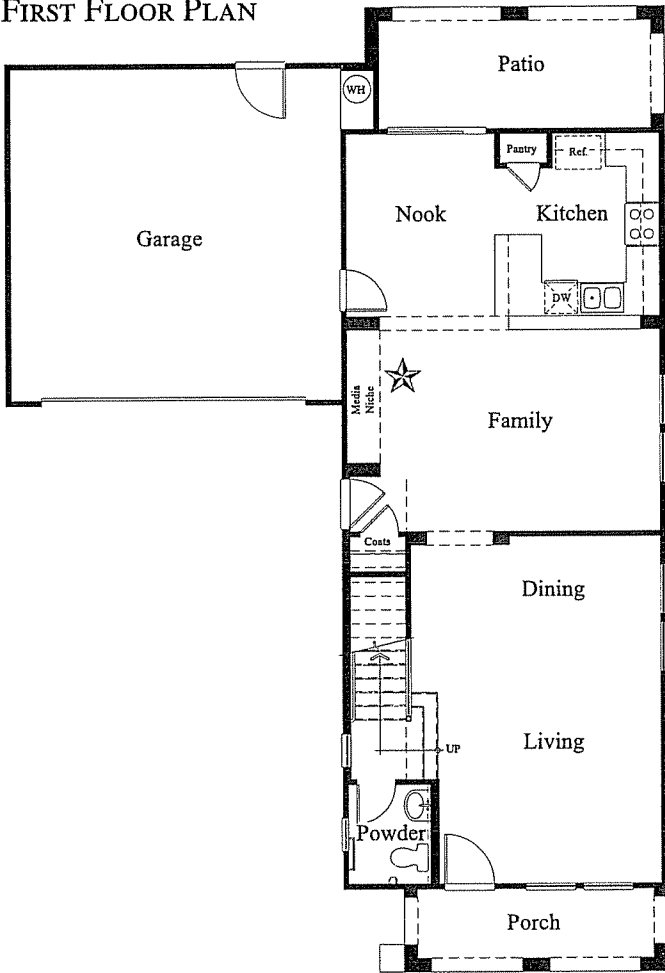

TEMPE VILLAGE

TEMPE, ARIZONA

BROOKSTONE
2,249 S.F.

Three Bedrooms Plus Loft • Two and One Half Baths • Two-Car Garage •
Optional Retreat in Lieu of Bedroom Two • Optional Bedroom
Four in Lieu of Loft

FIRST FLOOR PLAN

SECOND FLOOR PLAN

Optional Fireplace

Optional Retreat

Optional Bedroom Four

Plan 4030