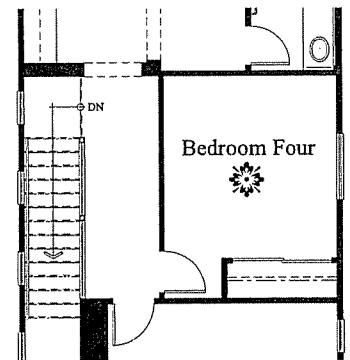

TEMPE VILLAGE

TEMPE, ARIZONA

BROOKSTONE
2,249 S.F.

Three Bedrooms Plus Loft • Two and One Half Baths • Two-Car Garage •
Optional Retreat in Lieu of Bedroom Two • Optional Bedroom
Four in Lieu of Loft

FIRST FLOOR PLAN

SECOND FLOOR PLAN

Optional Fireplace

Optional Retreat

Optional Bedroom Four

Plan 4030