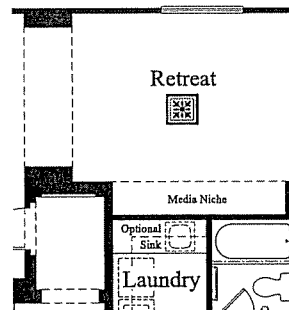

TEMPE VILLAGE

TEMPE, ARIZONA

BROOKSTONE
2,249 S.F.

Three Bedrooms Plus Loft • Two and One Half Baths • Two-Car Garage •
Optional Retreat in Lieu of Bedroom Two • Optional Bedroom
Four in Lieu of Loft

FIRST FLOOR PLAN

SECOND FLOOR PLAN

Optional Fireplace

Optional Retreat

Optional Bedroom Four

Plan 4030