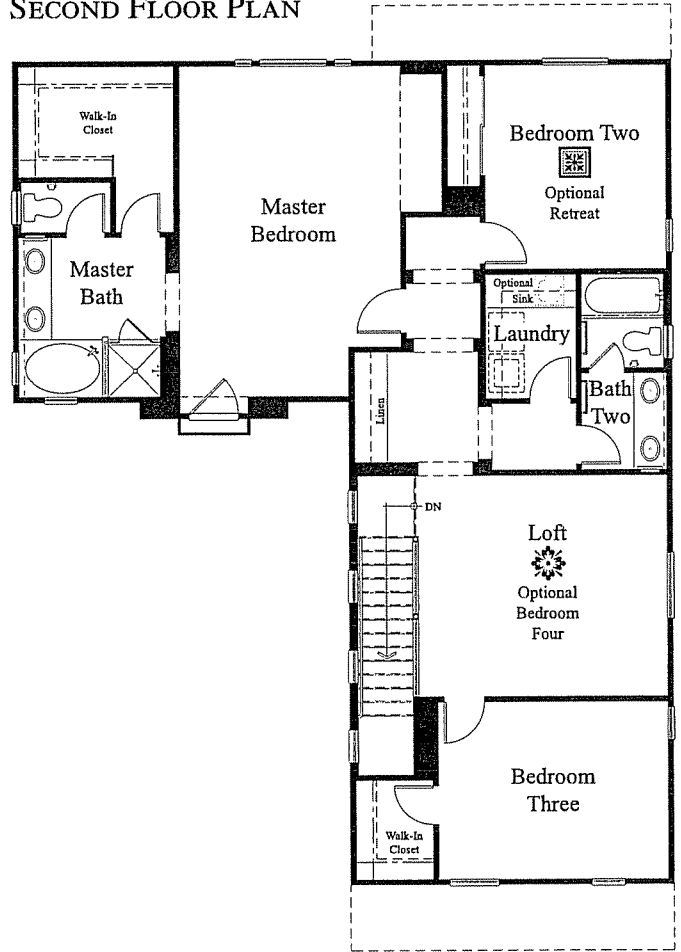

TEMPE VILLAGE

TEMPE, ARIZONA

BROOKSTONE
2,249 S.F.

Three Bedrooms Plus Loft • Two and One Half Baths • Two-Car Garage •
Optional Retreat in Lieu of Bedroom Two • Optional Bedroom
Four in Lieu of Loft

FIRST FLOOR PLAN

SECOND FLOOR PLAN

Optional Fireplace

Optional Retreat

Optional Bedroom Four

Plan 4030