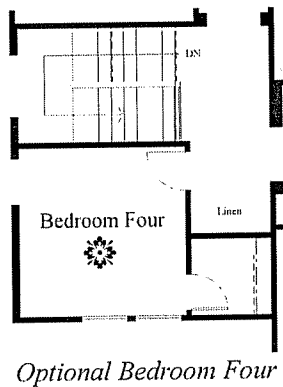

TEMPE VILLAGE

TEMPE, ARIZONA

SOMERSET
2,481 S.F.

Three Bedrooms Plus Loft • Two and One Half Baths • Two-Car Garage • Optional Bedroom Four in Lieu of Loft

FIRST FLOOR PLAN

SECOND FLOOR PLAN

Plan 4040