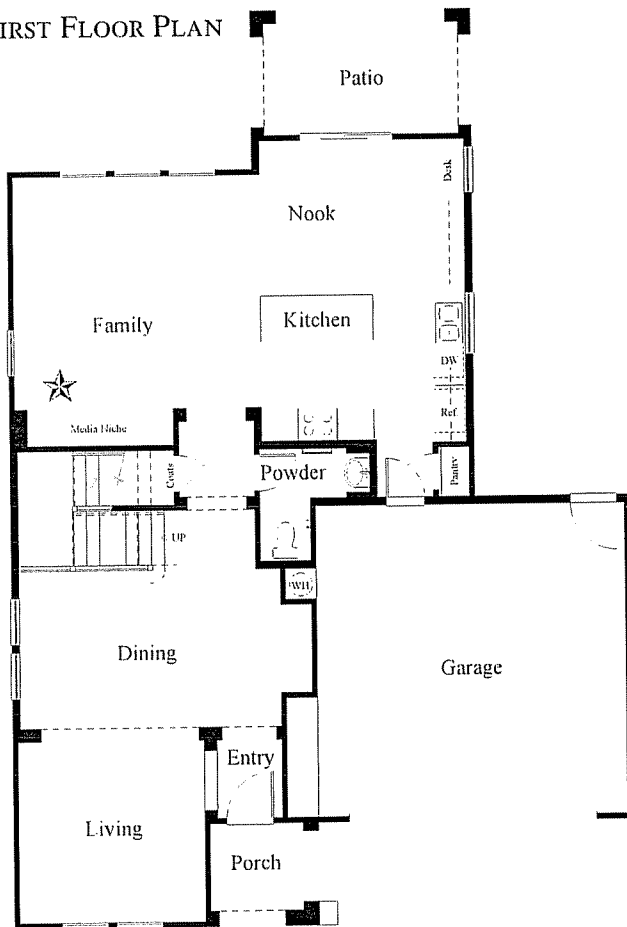

TEMPE VILLAGE

TEMPE, ARIZONA

SOMERSET
2,481 S.F.

Three Bedrooms Plus Loft • Two and One Half Baths • Two-Car Garage • Optional Bedroom Four in Lieu of Loft

FIRST FLOOR PLAN

SECOND FLOOR PLAN

Plan 4040