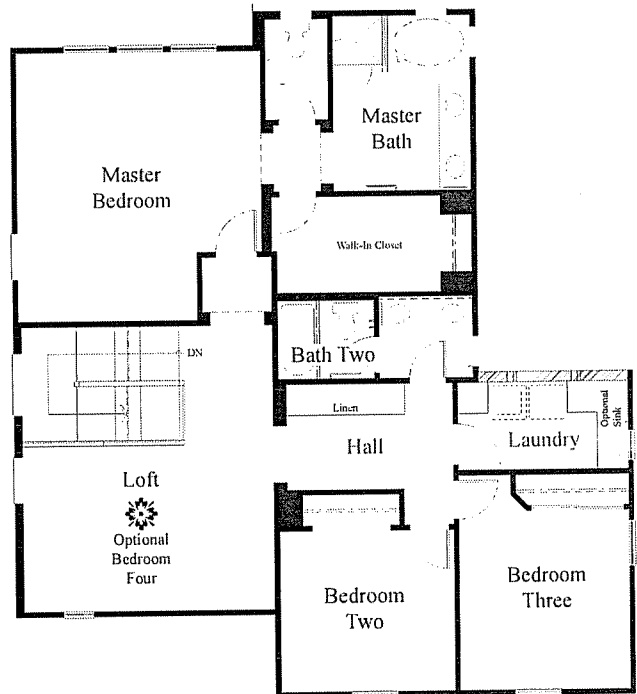

TEMPE VILLAGE

TEMPE, ARIZONA

SOMERSET
2,481 S.F.

Three Bedrooms Plus Loft • Two and One Half Baths • Two-Car Garage • Optional Bedroom Four in Lieu of Loft

FIRST FLOOR PLAN

SECOND FLOOR PLAN

Plan 4040