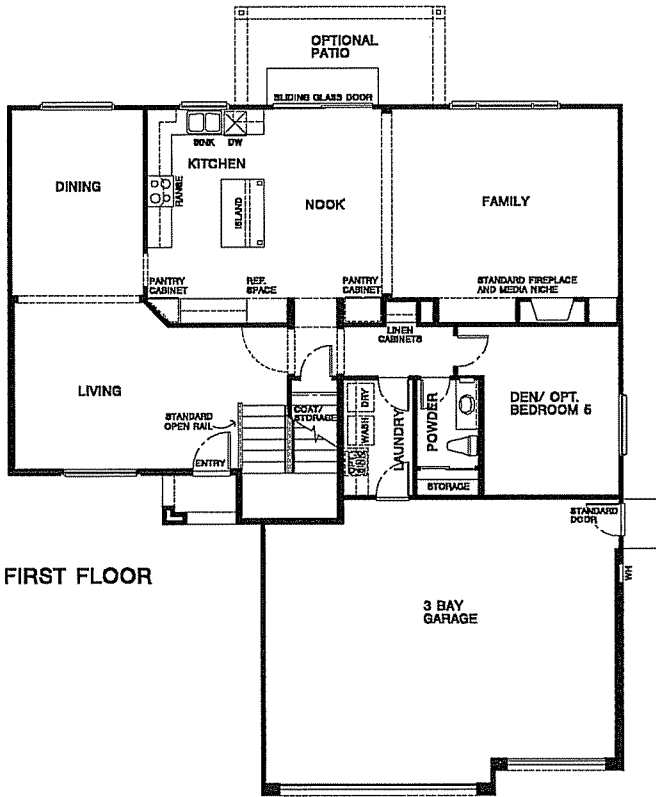

WOODSIDE HOMES

PRELIMINARY
(SUBJECT TO CHANGE)

VILLAPASEO
PLAN 5031
MACARIO

LIVABLE SQ. FT.
2811 APPROX.

10/14/09 SELLER RESERVES THE RIGHT TO MAKE CHANGES OR MODIFICATIONS TO PLANS, MAPS, PLAN SPECIFICATIONS, MATERIALS, FEATURES AND COLORS WITHOUT NOTICE. PRICES ARE SUBJECT TO CHANGE WITHOUT NOTICE. MAPS, PLANS, LANDSCAPING AND ELEVATION RENDERINGS ARE ARTIST'S CONCEPTIONS, ARE NOT TO SCALE AND MAY NOT ACCURATELY DEPICT THE HOMES OR LOTS AS THEY ARE BUILT. THESE ILLUSTRATIONS MAY DEPICT OPTIONS AND FEATURES THAT ARE NOT STANDARD ON ALL MODELS. OPTIONAL FEATURES MAY BE INCLUDED AT ADDITIONAL COST AND ARE SUBJECT TO CONSTRUCTION CUT-OFF DATES. ALL REFERENCES TO SQUARE FOOTAGES ARE APPROXIMATE AND MAY VARY WITH ELEVATIONS. LOT FENCING AND WALLS MAY NOT BE INCLUDED IN THE PURCHASE, AND IF INCLUDED, WILL VARY ACCORDING TO SIZE AND LOCATION OF THE LOT. EXTERIOR TREATMENTS, WINDOW LOCATIONS AND ROOM CONFIGURATIONS MAY VARY WITH ELEVATION. MODEL HOME INTERIOR DECORATING, LANDSCAPING, FENCING AND OTHER AMENITIES ARE FOR DISPLAY PURPOSES ONLY. THIS BROCHURE IS FOR ILLUSTRATING PURPOSES ONLY AND NOT A PART OF A LEGAL CONTRACT. JOB#D411