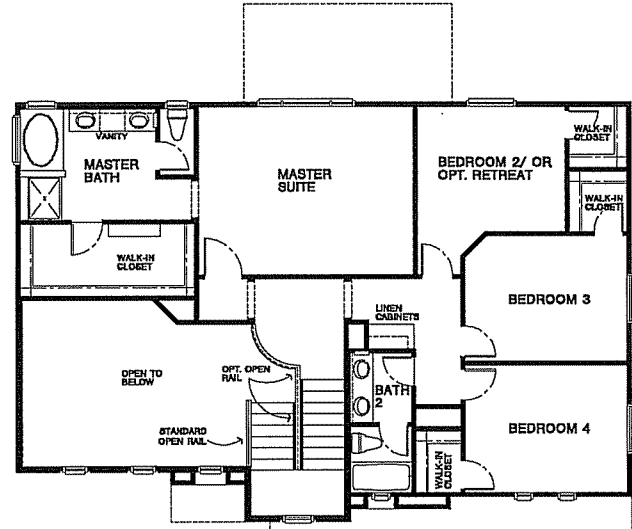

WOODSIDE HOMES

PRELIMINARY
(SUBJECT TO CHANGE)

VILLAPASEO
PLAN 5031
MACARIO

LIVABLE SQ. FT.
2811 APPROX.

10/14/09 SELLER RESERVES THE RIGHT TO MAKE CHANGES OR MODIFICATIONS TO PLANS, MAPS, PLAN SPECIFICATIONS, MATERIALS, FEATURES AND COLORS WITHOUT NOTICE. PRICES ARE SUBJECT TO CHANGE WITHOUT NOTICE. MAPS, PLANS, LANDSCAPING AND ELEVATION RENDERINGS ARE ARTIST'S CONCEPTIONS, ARE NOT TO SCALE AND MAY NOT ACCURATELY DEPICT THE HOMES OR LOTS AS THEY ARE BUILT. THESE ILLUSTRATIONS MAY DEPICT OPTIONS AND FEATURES THAT ARE NOT STANDARD ON ALL MODELS. OPTIONAL FEATURES MAY BE INCLUDED AT ADDITIONAL COST AND ARE SUBJECT TO CONSTRUCTION CUT-OFF DATES. ALL REFERENCES TO SQUARE FOOTAGES ARE APPROXIMATE AND MAY VARY WITH ELEVATIONS. LOT FENCING AND WALLS MAY NOT BE INCLUDED IN THE PURCHASE, AND IF INCLUDED, WILL VARY ACCORDING TO SIZE AND LOCATION OF THE LOT. EXTERIOR TREATMENTS, WINDOW LOCATIONS AND ROOM CONFIGURATIONS MAY VARY WITH ELEVATION. MODEL HOME INTERIOR DECORATING, LANDSCAPING, FENCING AND OTHER AMENITIES ARE FOR DISPLAY PURPOSES ONLY. THIS BROCHURE IS FOR ILLUSTRATING PURPOSES ONLY AND NOT A PART OF A LEGAL CONTRACT. JOB#D411