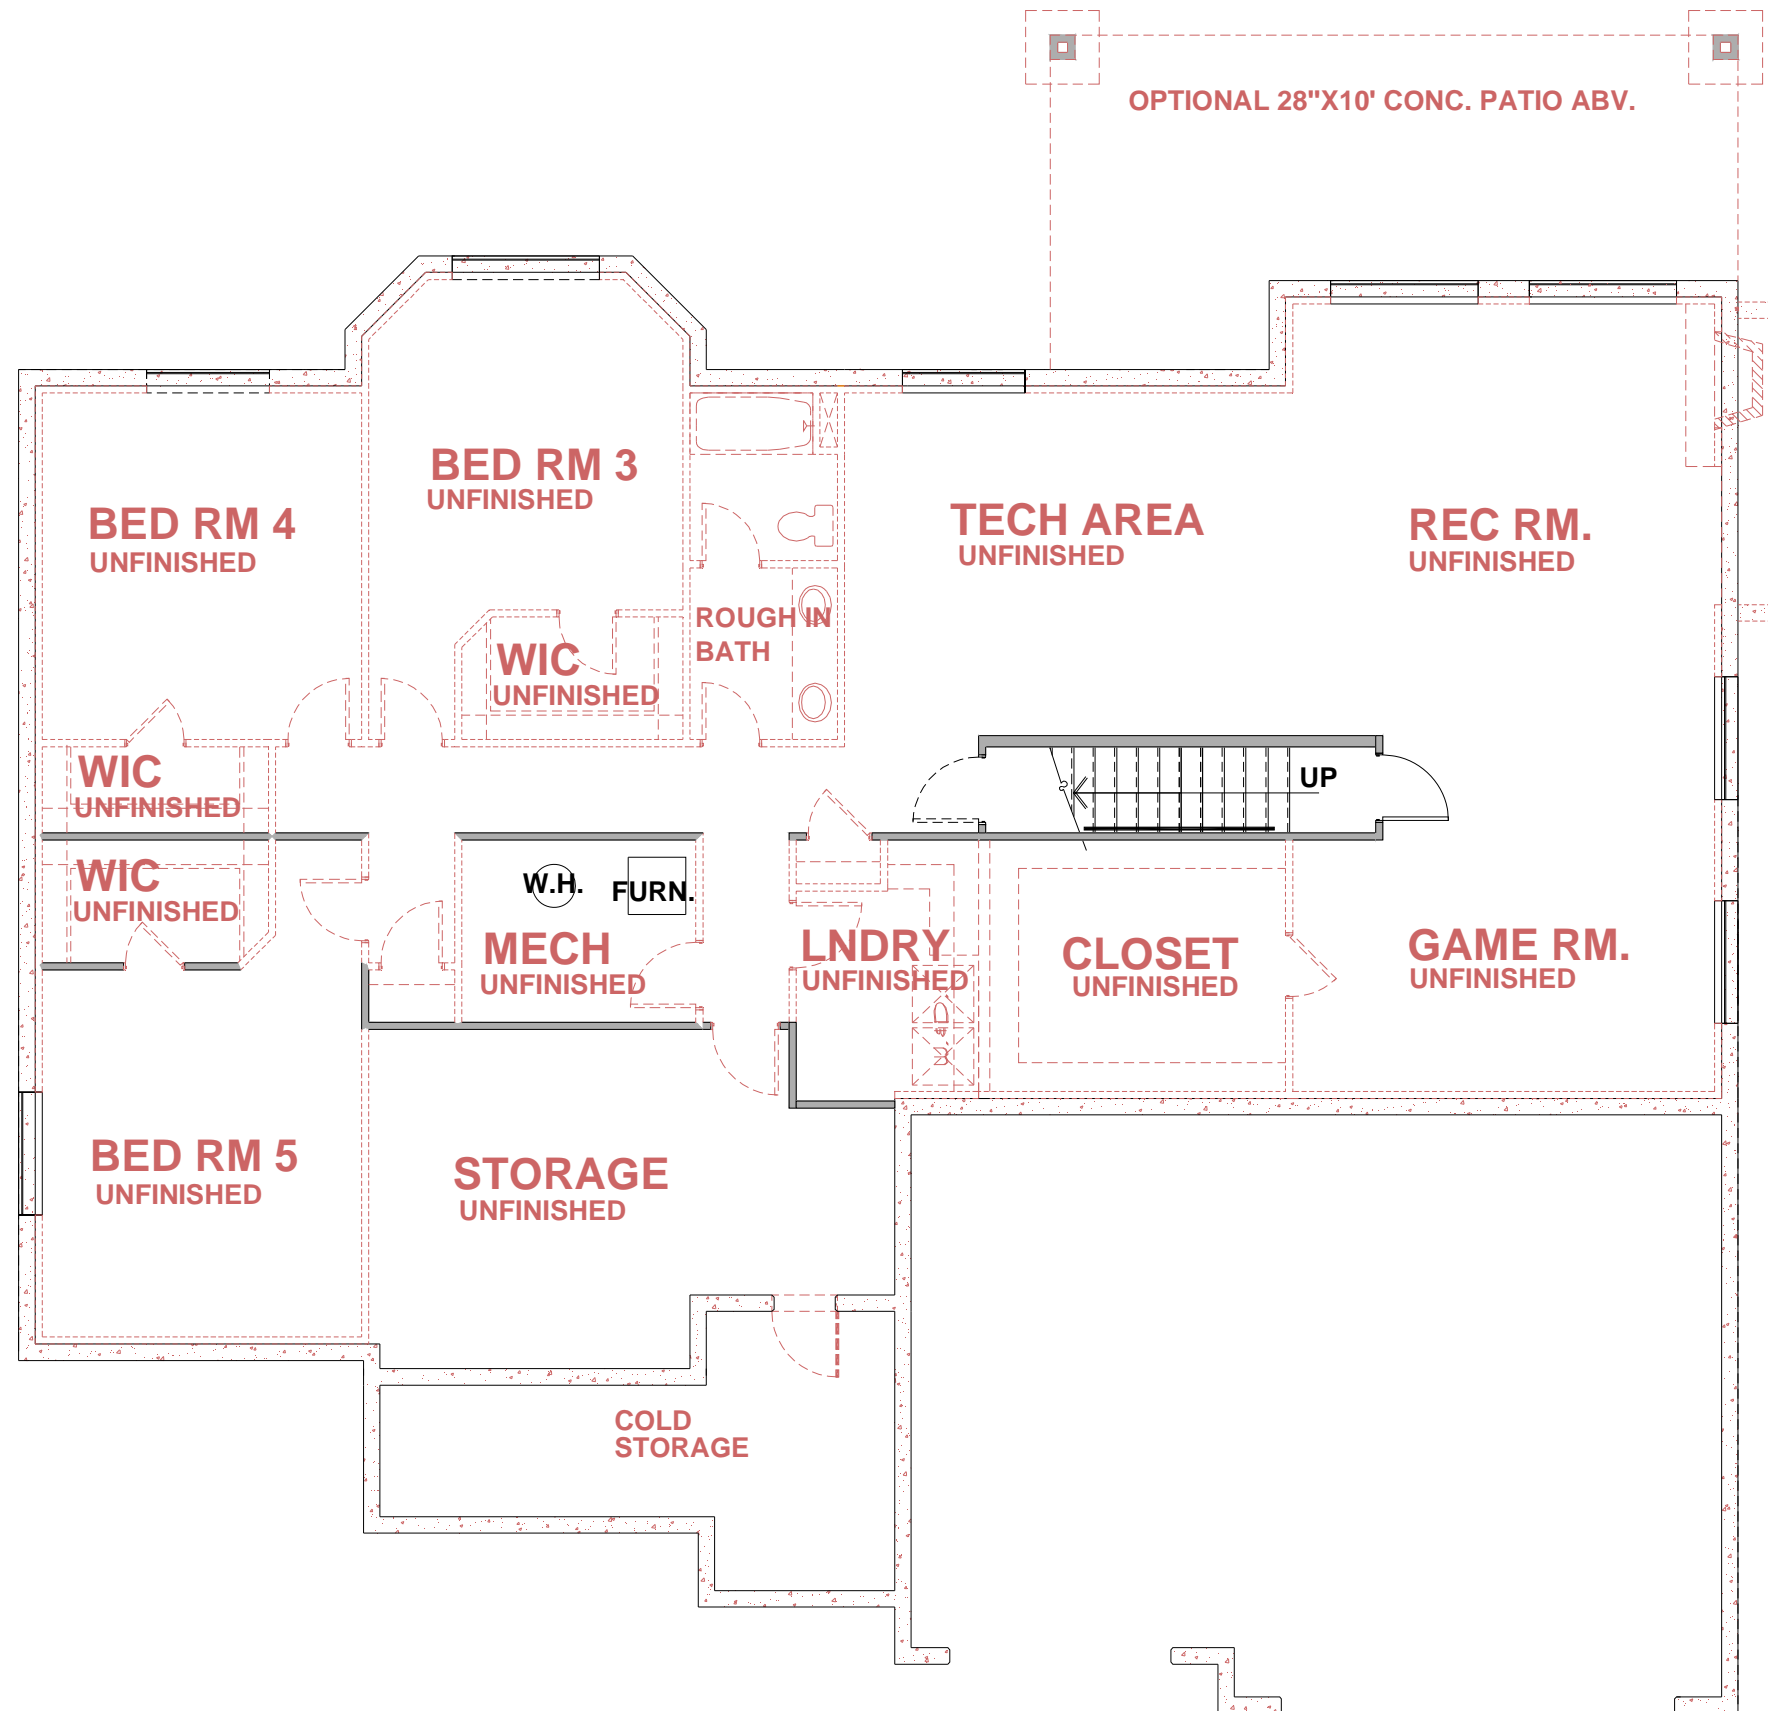

THE HERITAGE ESTATE

UNFINISHED BASEMENT PLAN

EQUAL HOUSING
OPPORTUNITY

The information contained herein is preliminary in nature and though deemed reliable, is not guaranteed. Prices, features and plans are subject to change without notice.