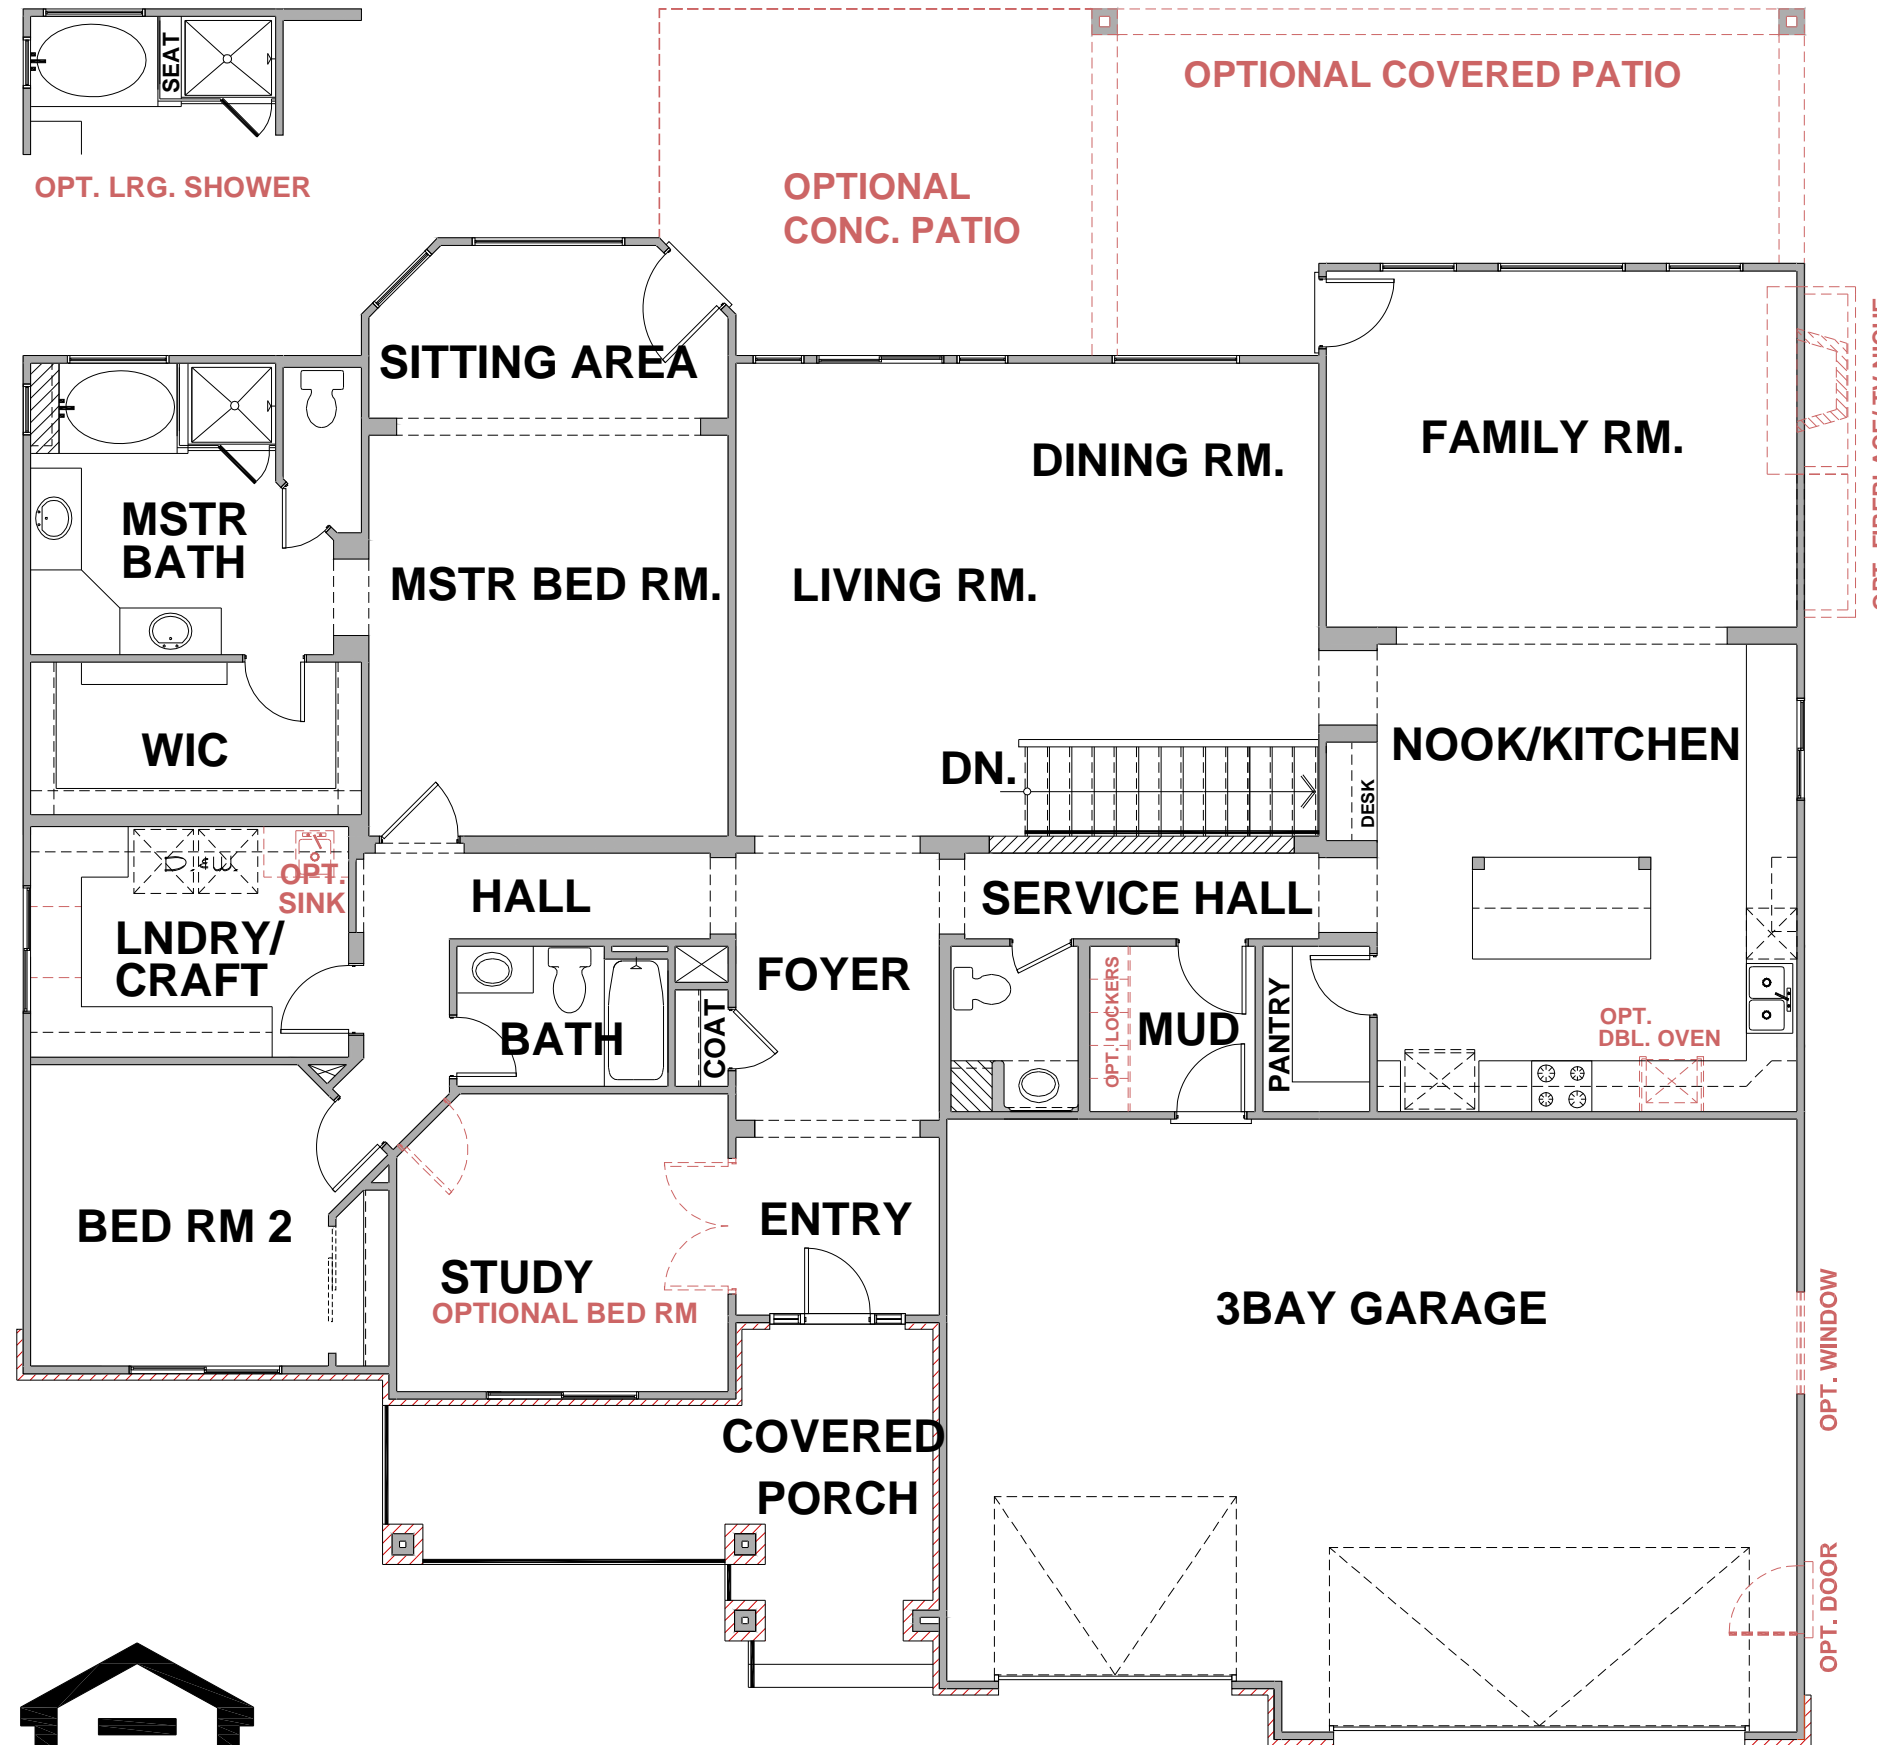

THE HERITAGE ESTATE

ESTATE ELEVATION "D"

THE HERITAGE ESTATE

MAIN FLOOR PLAN

APPROX. SQUARE FOOTAGES	
FINISHED.....	2614
UNFINISHED.....	2460
TOTAL.....	5074

The information contained herein is preliminary in nature and though deemed reliable, is not guaranteed. Prices, features and plans are subject to change without notice.