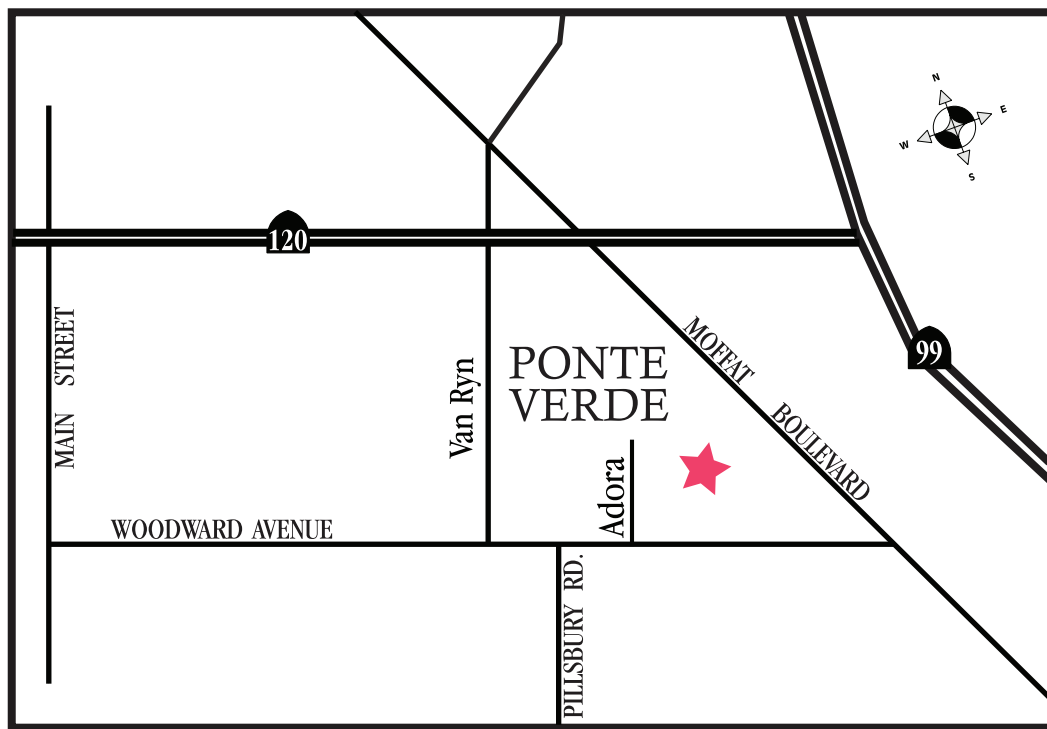

Directions to Ponte Verde

From Interstate 5 take Highway 120 East to S. Main St. exit in Manteca. Turn right on S. Main. Turn left at Woodward Ave. (or first stop sign). Follow Woodward one mile and turn left on Adora. Turn right at Tesoro Dr. and proceed to Woodside Homes sales office.

From Highway 99 take Highway 120 West to S. Main St. exit in Manteca. Turn Left (South) on S. Main St., then follow same directions as above.

WOODSIDE HOMES

Simply The Best. By Design.

www.woodside-homes.com